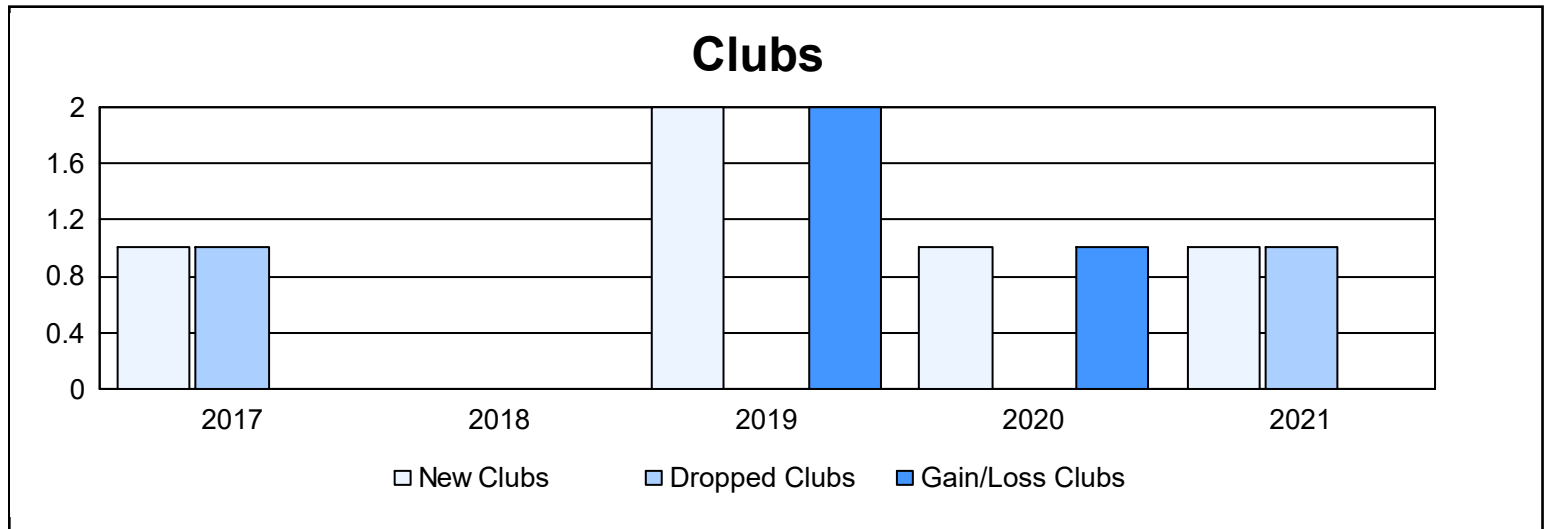

Year	New Clubs	Dropped Clubs	Gain/ Loss Clubs	New Members	Charter Members	Reinstate Members	Transfer Members	Total Member Added	Total Members Dropped	Gain/ Loss Members
2016-2017	1	1	0	111	28	1	16	156	162	-6
2017-2018	0	0	0	90	0	5	4	99	164	-65
2018-2019	2	0	2	81	54	7	12	154	111	43
2019-2020	1	0	1	76	25	30	9	140	170	-30
2020-2021	1	1	0	60	27	4	13	104	162	-58
<b>Average</b>	<b>1</b>	<b>0</b>	<b>1</b>	<b>84</b>	<b>27</b>	<b>9</b>	<b>11</b>	<b>131</b>	<b>154</b>	<b>-23</b>

### Membership Composition June 2021 Cumulative