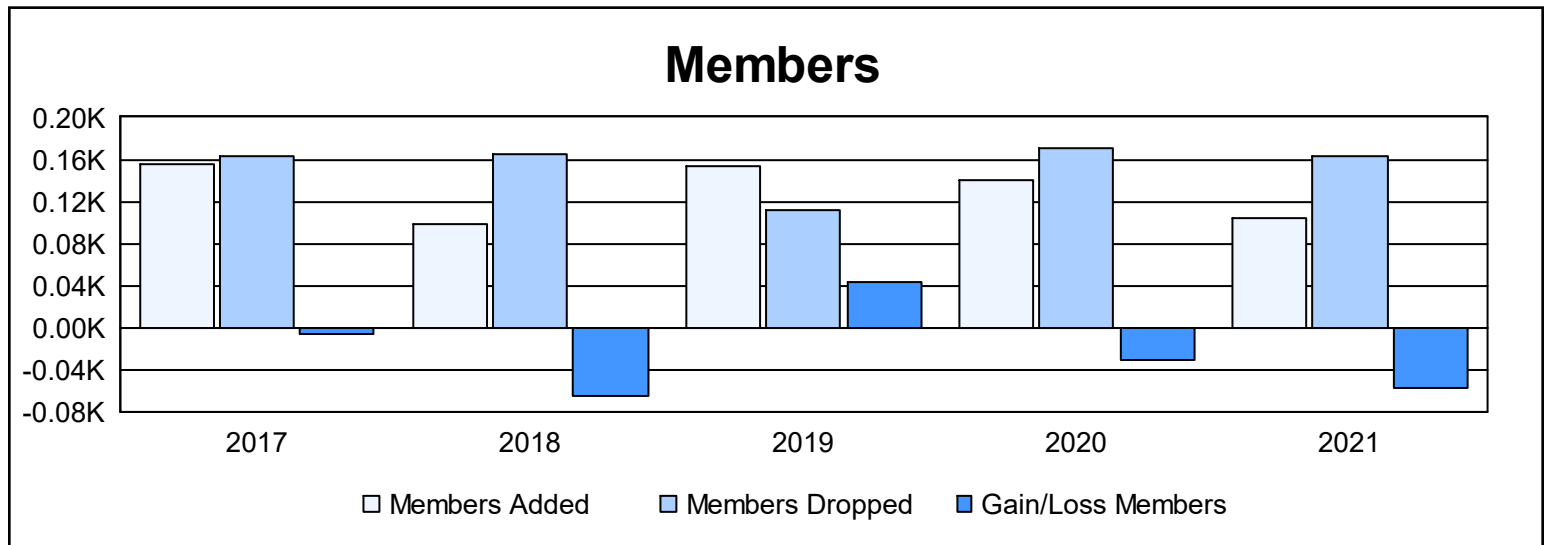

Year	New Clubs	Dropped Clubs	Gain/ Loss Clubs	New Members	Charter Members	Reinstate Members	Transfer Members	Total Member Added	Total Members Dropped	Gain/ Loss Members
2016-2017	1	1	0	111	28	1	16	156	162	-6
2017-2018	0	0	0	90	0	5	4	99	164	-65
2018-2019	2	0	2	81	54	7	12	154	111	43
2019-2020	1	0	1	76	25	30	9	140	170	-30
2020-2021	1	1	0	60	27	4	13	104	162	-58
<b>Average</b>	<b>1</b>	<b>0</b>	<b>1</b>	<b>84</b>	<b>27</b>	<b>9</b>	<b>11</b>	<b>131</b>	<b>154</b>	<b>-23</b>

### Membership Composition June 2021 Cumulative