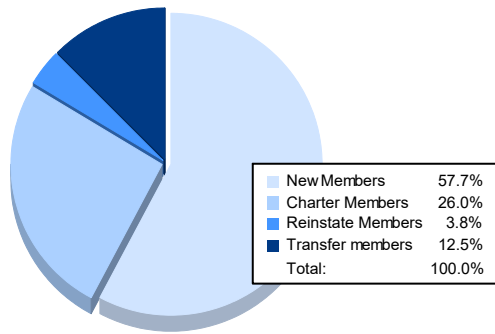

Year	New Clubs	Dropped Clubs	Gain/ Loss Clubs	New Members	Charter Members	Reinstate Members	Transfer Members	Total Member Added	Total Members Dropped	Gain/ Loss Members
2016-2017	1	1	0	111	28	1	16	156	162	-6
2017-2018	0	0	0	90	0	5	4	99	164	-65
2018-2019	2	0	2	81	54	7	12	154	111	43
2019-2020	1	0	1	76	25	30	9	140	170	-30
2020-2021	1	1	0	60	27	4	13	104	162	-58
<b>Average</b>	<b>1</b>	<b>0</b>	<b>1</b>	<b>84</b>	<b>27</b>	<b>9</b>	<b>11</b>	<b>131</b>	<b>154</b>	<b>-23</b>

### Membership Composition June 2021 Cumulative